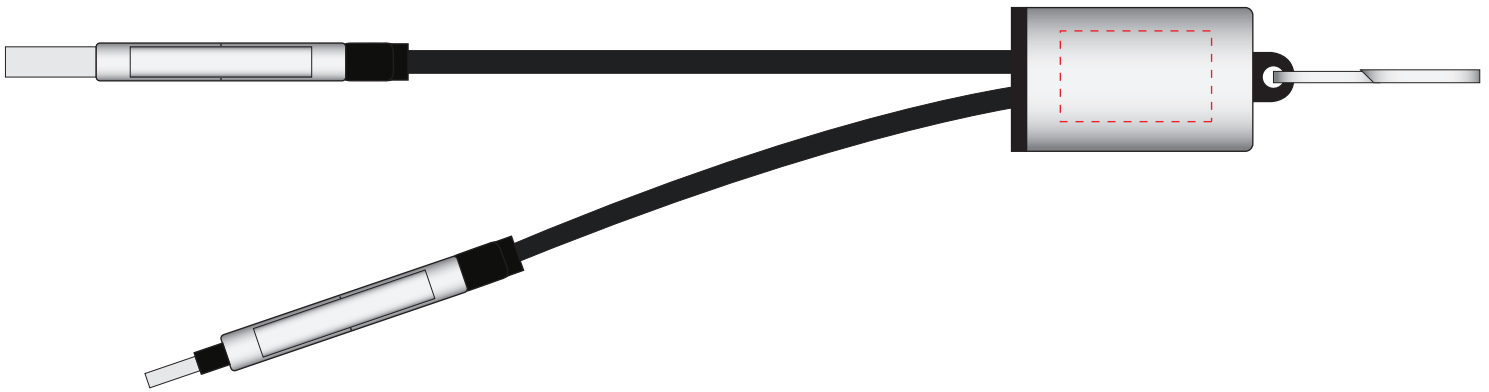

Your Ref:	Quantity:	Product Code: ZP1060
Our Ref:	Version: 1	Product Colour: SILVER

PRINTING CONCERNS:

Please note that this product has Sustainability Markings that are not visible from this perspective

We stock this item in the following colours

**PANTONE REFERENCE(S)**

 Full Colour Printing

ARTWORK SCALE 100%

ARTWORK SCALE 100%

Max print Area: 20mm x 12mm

Product Image for visualisation
- colours may vary

The dashed line is to demonstrate print area and will not appear on your printed item

PLEASE NOTE:

- All colours including print and product are for visual purposes only and should not be regarded as the actual colour of the product and print.
- Some products may vary from batch to batch and may differ from previous orders.
- The colour and texture of a product can also have an effect on the final print colour.
- By approving this order we accept that you understand these terms.